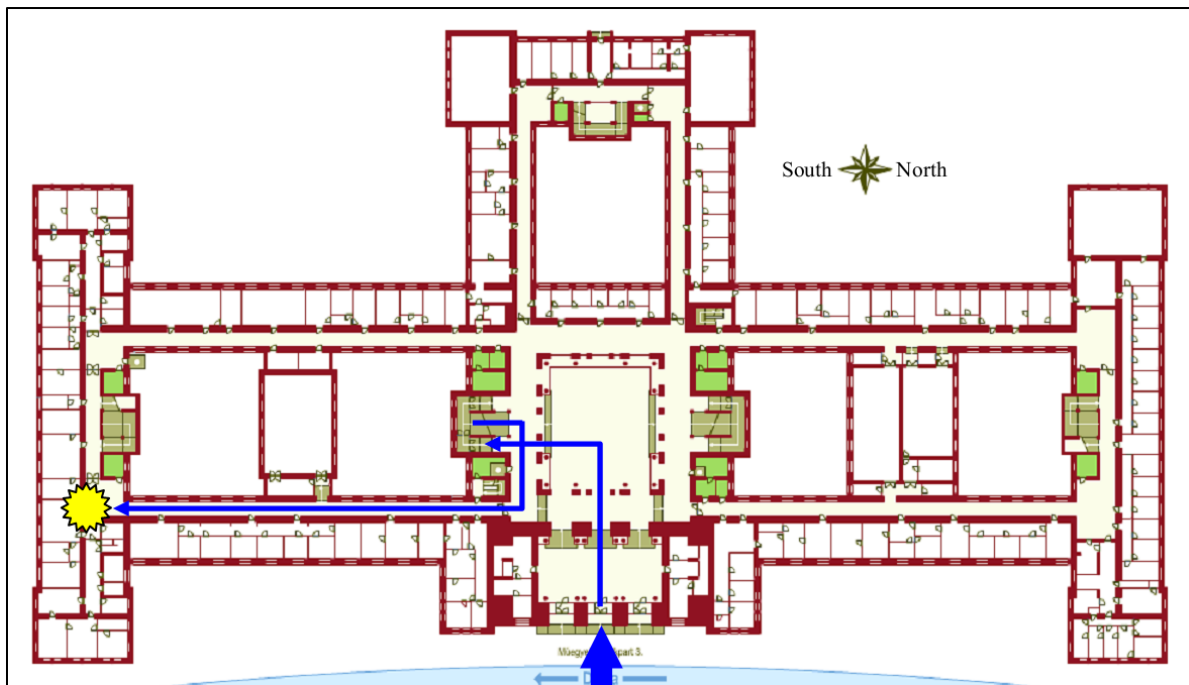

How to get to Hungarian Group of *fib*

**BUDAPEST UNIVERSITY
OF TECHNOLOGY AND
ECONOMICS**

**Address: 1111 Budapest,
Műgyetem rkp. 3-9.
1st floor, room 85
Building K.**

main entrance

 **Hungarian Group of *fib*
(Department of Construction
Materials and Engineering
Geology)
1st floor, room 85
Building K.**

main entrance