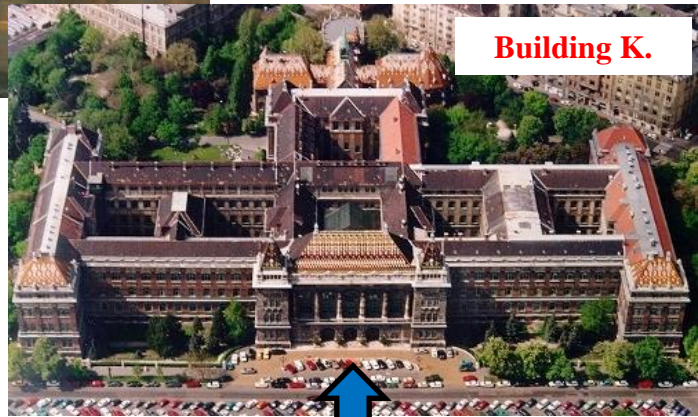

How to get to Hungarian Group of *fib*

**BUDAPEST UNIVERSITY
OF TECHNOLOGY AND
ECONOMICS**

**Address: 1111 Budapest,
Műgyetem rkp. 3-9.
1st floor, room 85
Building K.**

main entrance

 **Hungarian Group of *fib*
(Department of Construction
Materials and Engineering
Geology)
1st floor, room 85
Building K.**

main entrance